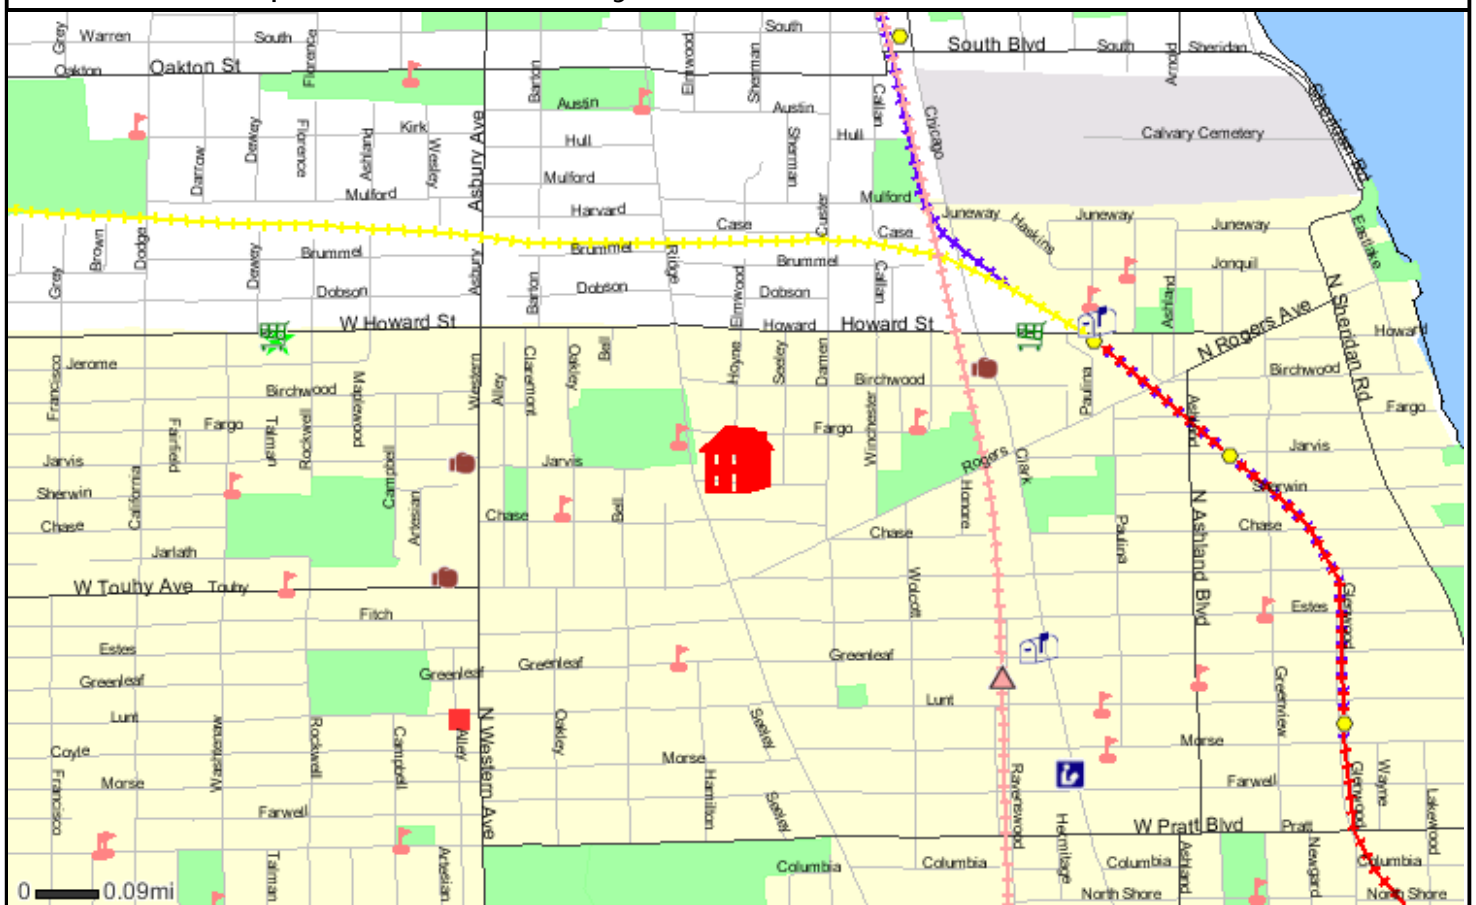

Home-Turf Report for 7340 N Hoyne Ave 60645

Prepared by: Jason Vondrachek // Quest Realty Group // (312) 850-2620

©Home-Turf Marketing Systems, L.L.C. // Visit www.HomeTurfOnline.com or call 1-800-388-3189.

City Ward#: 49

Alderman: Joe Moore
7356 N. Greenview Ave., 60626, 773-338-5796

Nearest Public High Schools:

Sullivan High, 6631 N Bosworth Av, 1.2mi.
Senn High School, 5900 N Glenwood Ave, 2.0mi.

Nearest Private High Schools:

St. Scholastica, 7416 N Ridge Blvd, .1mi.
HACC, 7647 N Paulina Ave, .6mi.
Ida Crown Jewish Ac., 2828 W Pratt Blvd, 1.2mi.

Nearest Public Elementary Schools:

Jordan Elem., 7414 N Wolcott Av, .3mi.
Armstrong, G Elem., 2110 W Greenleaf Av, .4mi.

Nearest Private Elementary Schools:

St Margaret Mary, 7318 N Oakley Ave, .3mi.
Yeshiva Shearis Yisroel, 2620 W Touhy Ave, .7mi.

Nearest Daycare Centers:

Building Bridges Child Care, 2409 W Lunt Ave, .6mi.
Virginia Frank Child Dev. Center, 3033 W Touhy Ave, 1.2mi.
Central Evanston Child Care, 2014 Dempster, 2.0mi.

Nearest Public Library:

Rogers Park, 6907 N Clark St, 312-744-0156, .8mi.

Nearest Hospital:

Swedish Covenant, 5145 N California Ave, 2.9mi.

Nearest Major Grocery Stores:

Dominick's, 1763 W Howard St, .5mi.
Jewel, 2485 Howard St, .7mi.
Dominick's, 6623 N Damen Ave, 1.0mi.

Nearest Movie Theaters:

Village North Theatre, 6746 N Sheridan Rd, 773-764-9100, 1.4mi.
Lincoln Village 6, 6341 N McCormick Rd, 773-604-4747, 2.0mi.

Nearest Health Clubs:

Curves, 7300 N Western Ave, .4mi.
Ballys, 7529 N Clark St, .4mi.

Nearest Starbucks:

2209 Howard St, .7mi.

Nearest CTA Station:

Howard, Red, Yellow, Purple, Evanston Express, .6mi.

Nearest Metra Station:

Rogers Park, .6mi.

Nearest Fire Station:

.6mi.

- Starbucks
- Health Club
- Dog Park
- Day Care
- Major Grocery
- Library
- Hospital
- Post Office
- Theater
- Fire Station
- School
- CTA Station
- Metra Station
- City Park

Home-Turf Marketing Systems L.L.C. and the users of Home-Turf assume no responsibility for any loss or impact resulting from the use of this information. No representations are made regarding the accuracy of the information provided. All data is subject to change and should be verified with local sources.