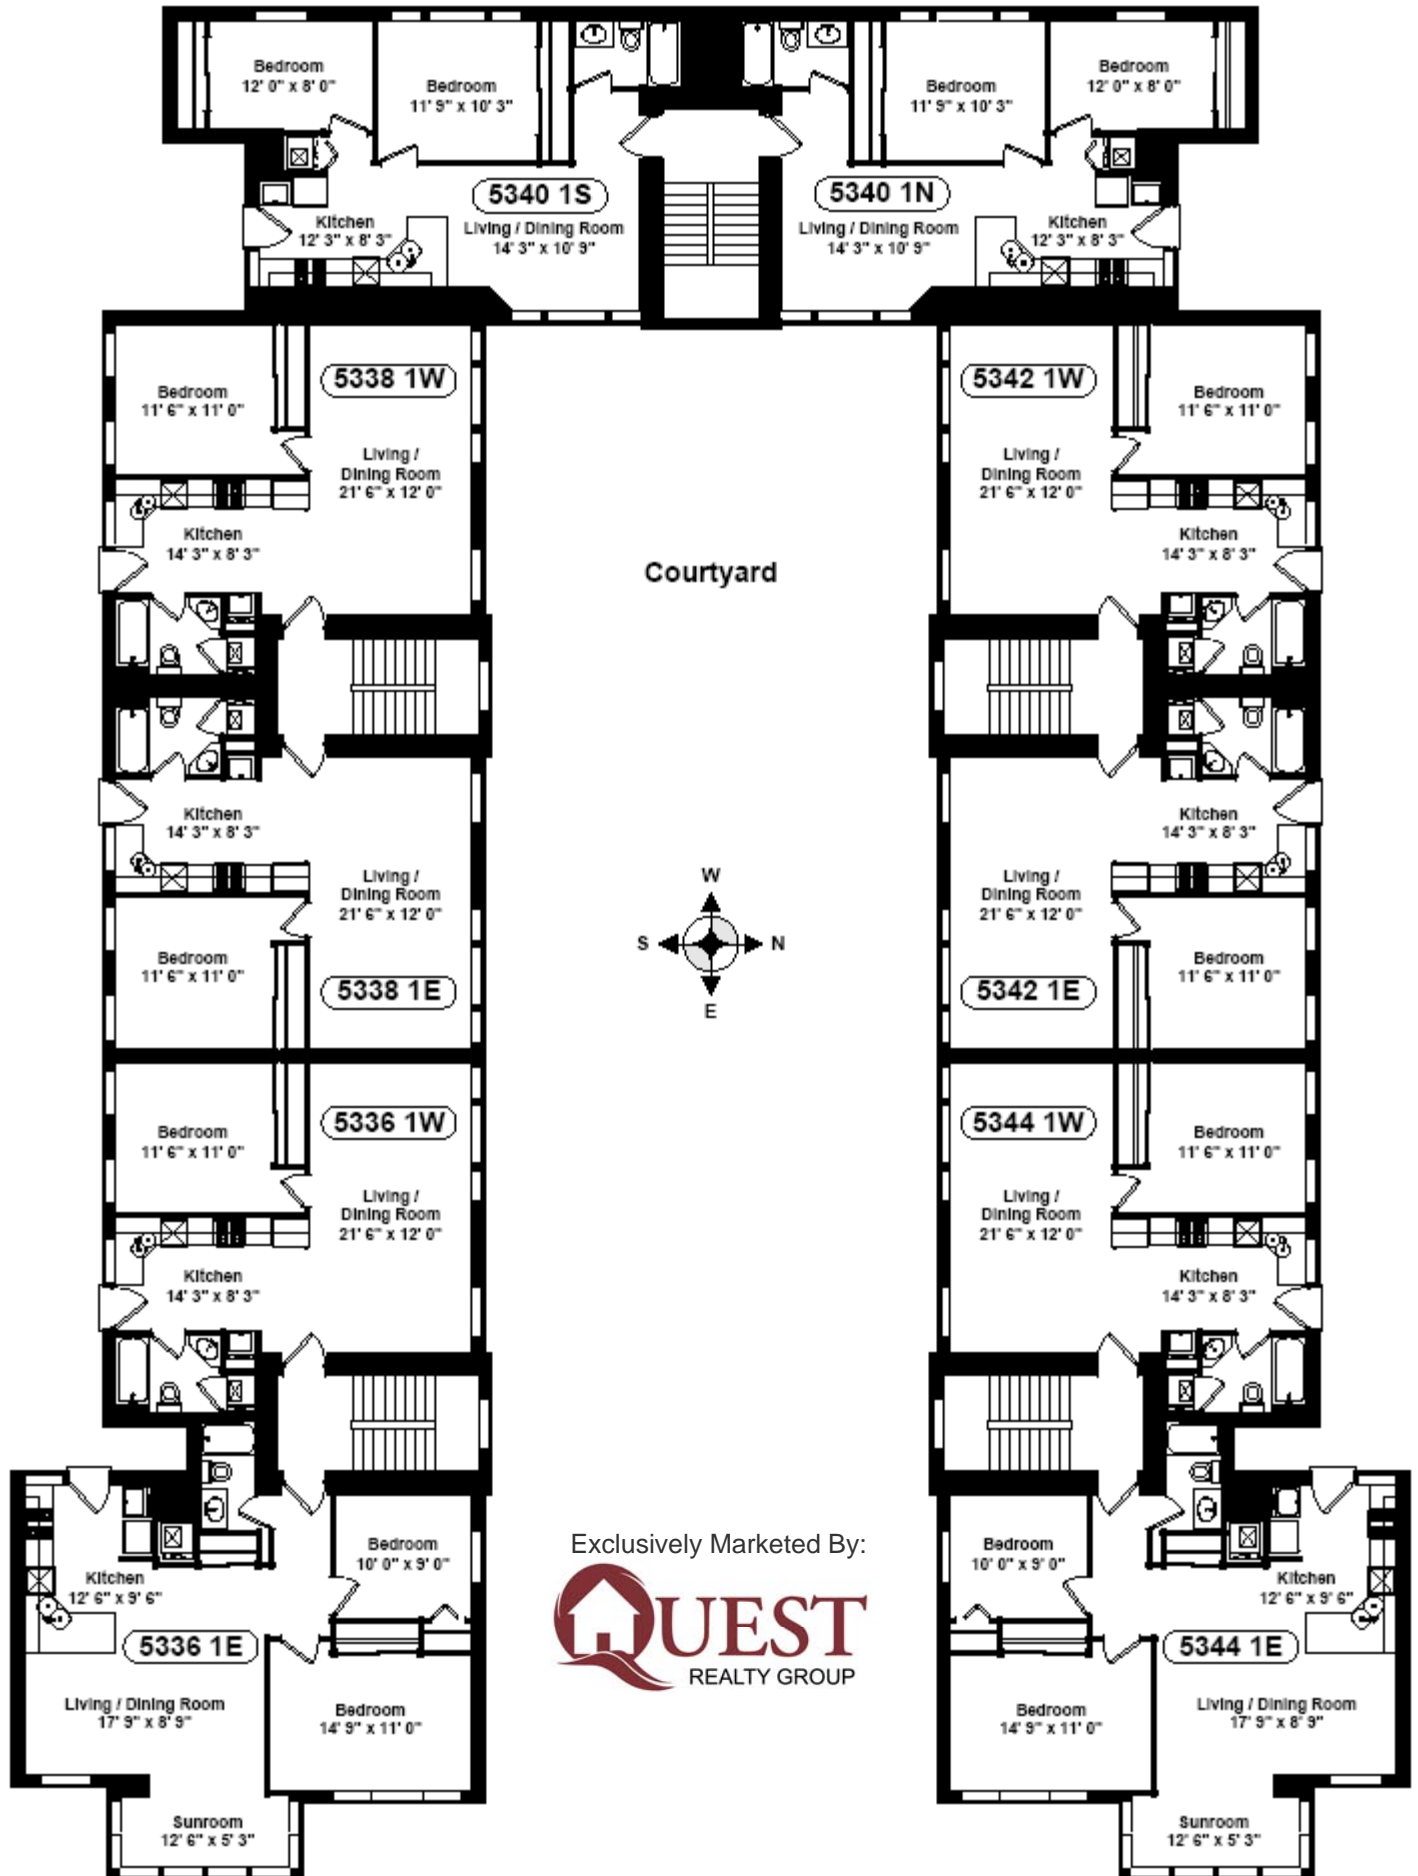

Exclusively Marketed By: