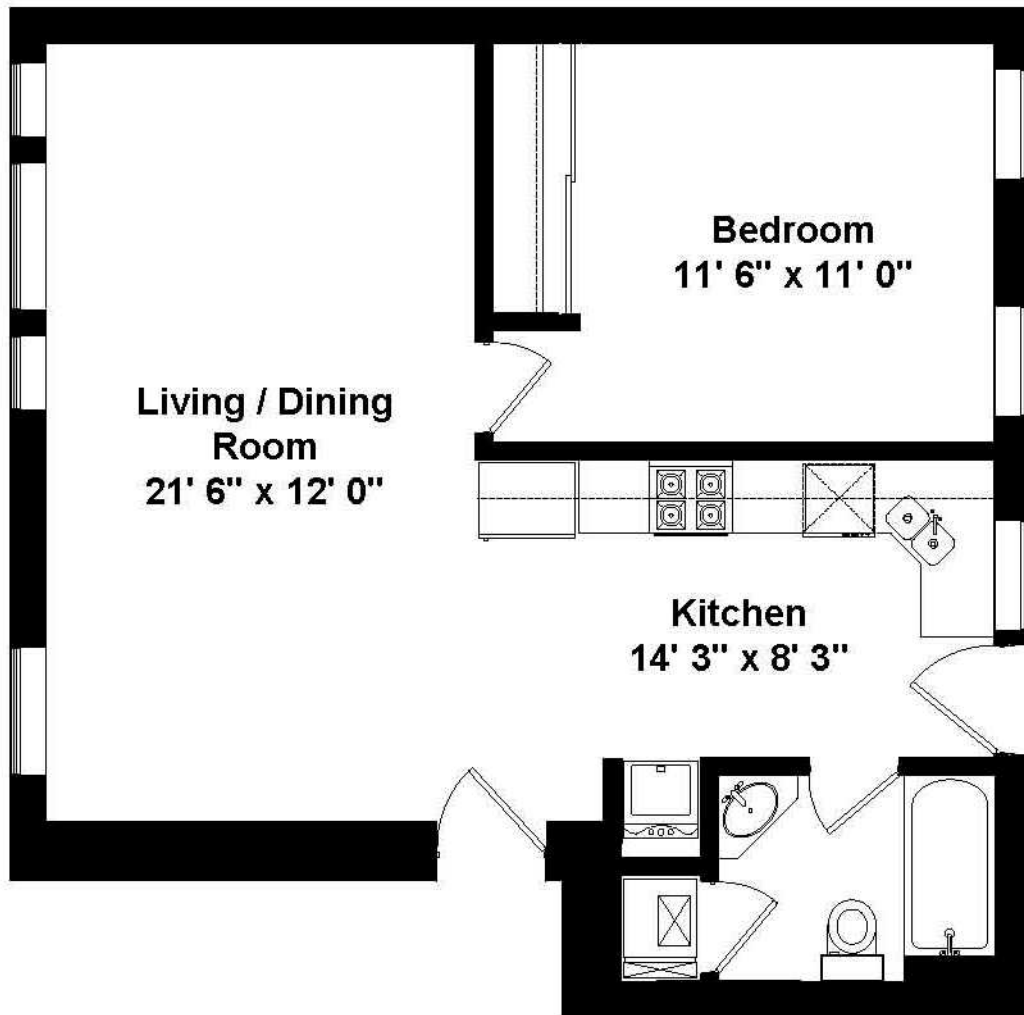

- 31-Unit Condo Conversion in Edgewater**
 - 1 Bedroom / 1 Bath units starting at \$189,900
 - 2 Bedroom / 1 Bath units starting at \$219,900
 - 2 Bedroom +Sunroom / 1 Bath starting at \$274,900
- Vintage Chic w/Outstanding Finishes**
 - Hardwood Floors Throughout
 - Maple or Cherry Cabinets in Kitchen
 - Self Closing Cabinet Drawers w/Crown Molding
 - 1¼ Inch Granite in Kitchen
 - Stainless Steel Appliance Package
 - Choice of Marble in Master Bath
- Front Loading In-Unit Washer / Dryer**
- Central Heat and Air Conditioning**
- Jetted Jacuzzi Tubs**
- Incredible 8'x8' Extra Storage Rooms**
- Balconies for Each Unit**
- Low Assessments**
- 30-60 Day Delivery**
- OPEN SATURDAYS & SUNDAYS 11AM-1PM**

312.850.2620
Jason Vondrachek
Scott Sasse

Marketed Exclusively By:
QUEST
REALTY GROUP

BERWYN STATION

2 Bedroom + Sunroom • 1 Bath

Exclusively Marketed By:

BERWYN STATION

2 Bedroom • 1 Bath

Exclusively Marketed By: