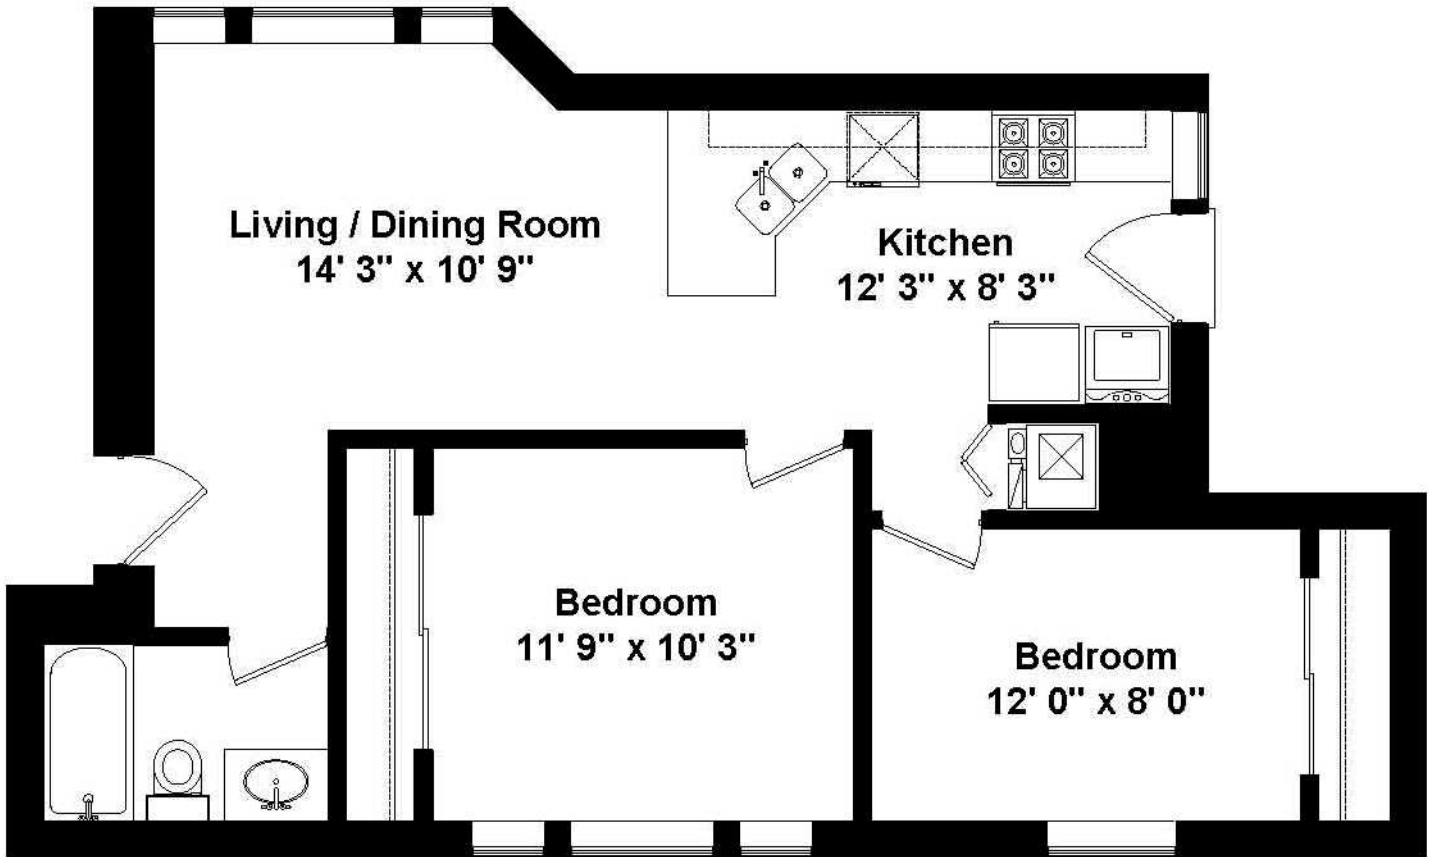

- 31-Unit Condo Conversion in Edgewater**
 - 1 Bedroom / 1 Bath units starting at \$189,900
 - 2 Bedroom / 1 Bath units starting at \$219,900
 - 2 Bedroom +Sunroom / 1 Bath starting at \$274,900
- Vintage Chic w/Outstanding Finishes**
 - Hardwood Floors Throughout
 - Maple or Cherry Cabinets in Kitchen
 - Self Closing Cabinet Drawers w/Crown Molding
 - 1¼ Inch Granite in Kitchen
 - Stainless Steel Appliance Package
 - Choice of Marble in Master Bath
- Front Loading In-Unit Washer / Dryer**
- Central Heat and Air Conditioning**
- Jetted Jacuzzi Tubs**
- Incredible 8'x8' Extra Storage Rooms**
- Balconies for Each Unit**
- Low Assessments**
- 30-60 Day Delivery**
- OPEN SATURDAYS & SUNDAYS 11AM-1PM**

312.850.2620
Jason Vondrachek
Scott Sasse

Marketed Exclusively By:
QUEST
REALTY GROUP

BERWYN STATION

2 Bedroom + Sunroom • 1 Bath

Exclusively Marketed By:

BERWYN STATION

2 Bedroom • 1 Bath

Exclusively Marketed By: