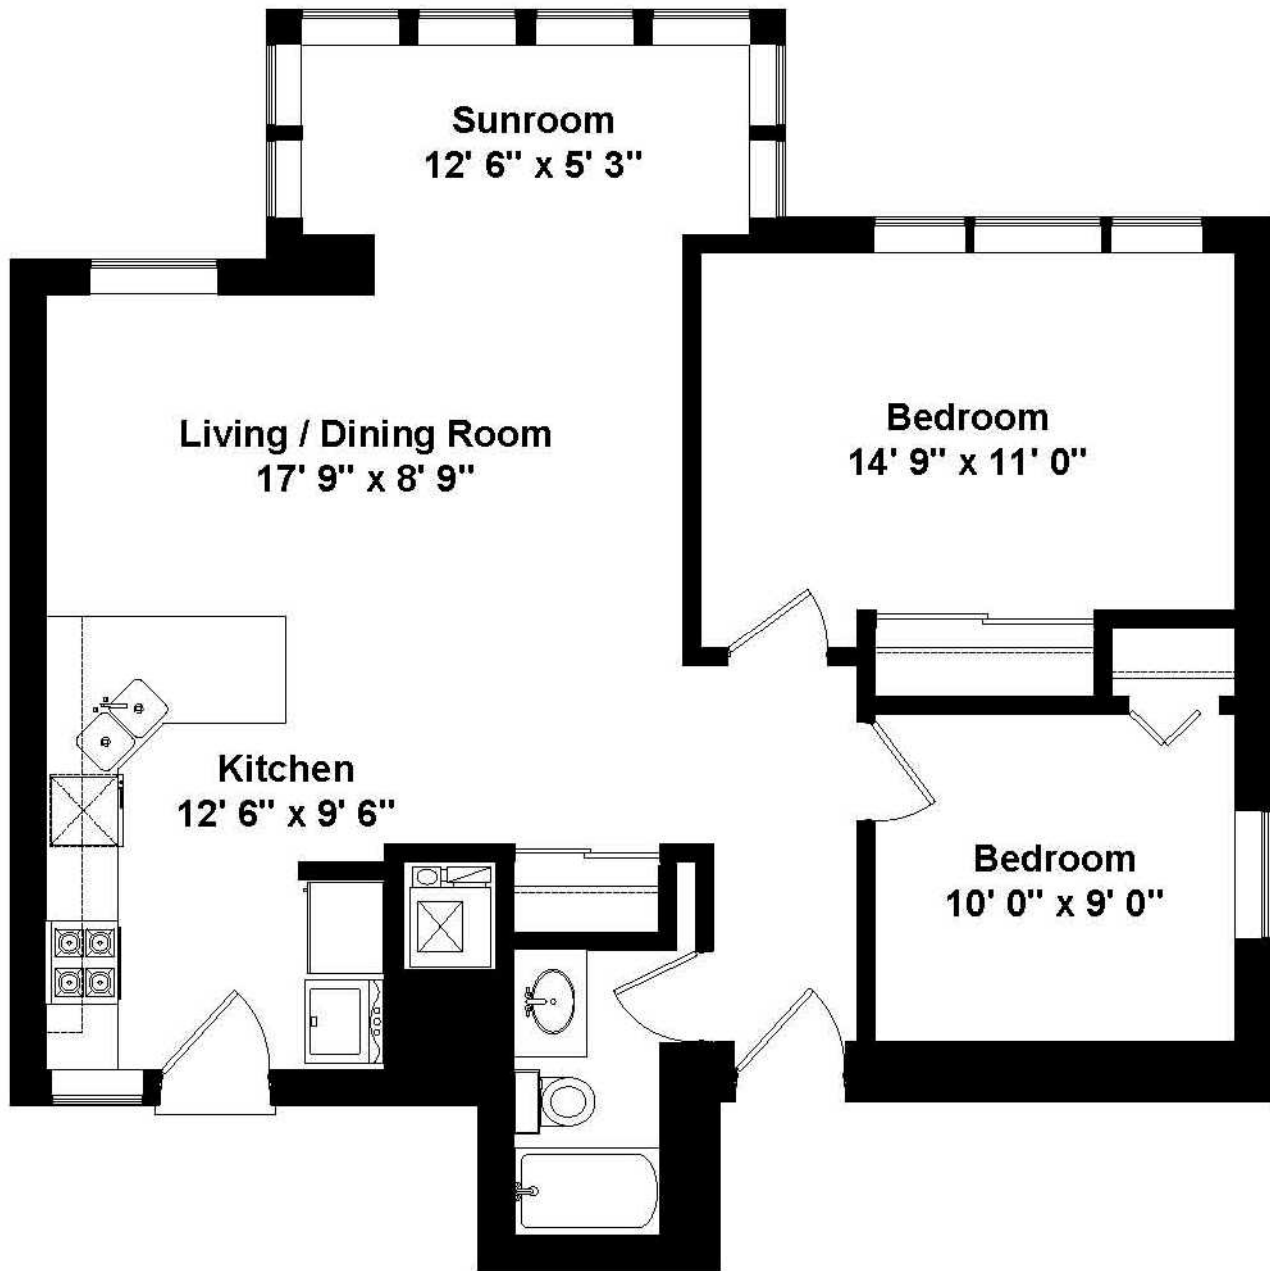

- 31-Unit Condo Conversion in Edgewater**
 - 1 Bedroom / 1 Bath units starting at \$189,900
 - 2 Bedroom / 1 Bath units starting at \$219,900
 - 2 Bedroom +Sunroom / 1 Bath starting at \$274,900
- Vintage Chic w/Outstanding Finishes**
 - Hardwood Floors Throughout
 - Maple or Cherry Cabinets in Kitchen
 - Self Closing Cabinet Drawers w/Crown Molding
 - 1¼ Inch Granite in Kitchen
 - Stainless Steel Appliance Package
 - Choice of Marble in Master Bath
- Front Loading In-Unit Washer / Dryer**
- Central Heat and Air Conditioning**
- Jetted Jacuzzi Tubs**
- Incredible 8'x8' Extra Storage Rooms**
- Balconies for Each Unit**
- Low Assessments**
- 30-60 Day Delivery**
- OPEN SATURDAYS & SUNDAYS 11AM-1PM**

312.850.2620
Jason Vondrachek
Scott Sasse

Marketed Exclusively By:
QUEST
REALTY GROUP

BERWYN STATION

2 Bedroom + Sunroom • 1 Bath

Exclusively Marketed By:

BERWYN STATION

2 Bedroom • 1 Bath

Exclusively Marketed By: