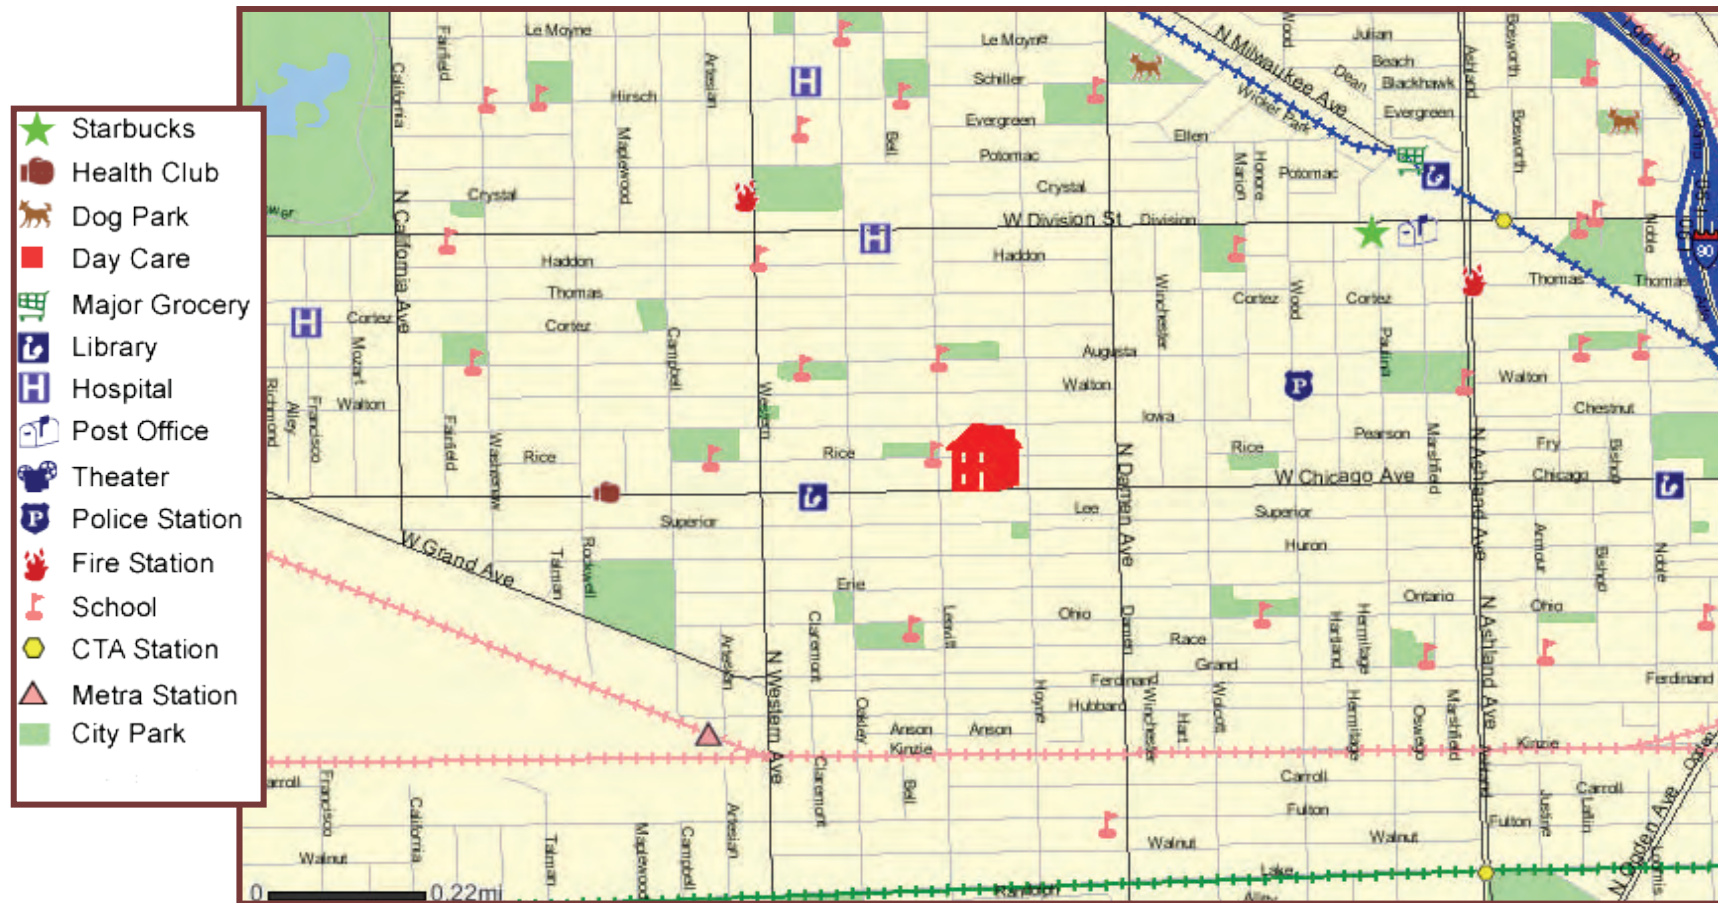

2118 WEST RICE neighborhood map